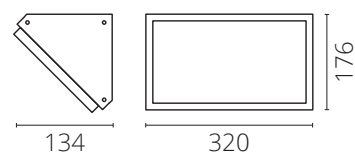

# TRIGO30

*Installation manual*

**Technolite**

[www.technolite.co](http://www.technolite.co)

*Inspired by light*