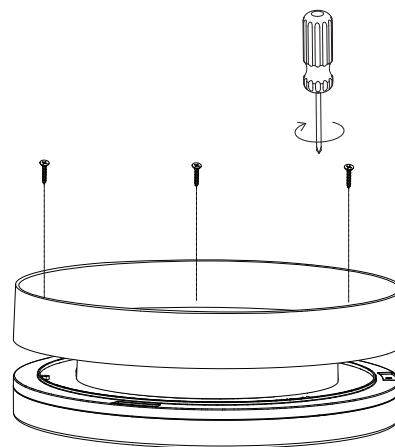

Zen 40- Surface

Installation manual

Technolite

www.technolite.co

01

02

03

04

05

06

Inspired by light