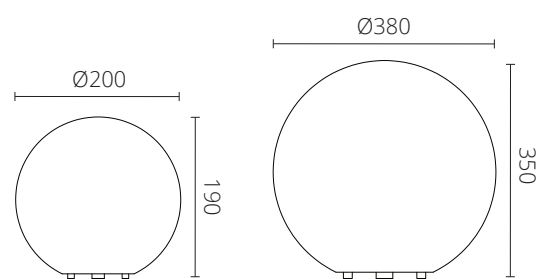

MOOD GLOBE 20/40

Installation manual

MOOD GLOBE 20/40

Installation manual

01

02

03

04