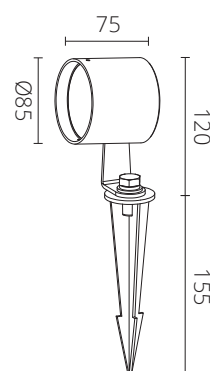

MOOD THOR 15

Installation manual

MOOD THOR 15

Installation manual